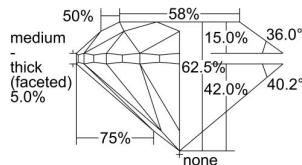

GIA®

FACSIMILE

GIA REPORT

7416634135

Verify this report at GIA.edu

GIA NATURAL DIAMOND DOSSIER®

December 14, 2021
GIA Report Number **7416634135**
Shape and Cutting Style ..... **Round Brilliant**
Measurements ..... **5.58 - 5.61 x 3.49 mm**

GRADING RESULTS

Carat Weight ..... **0.70 carat**
Color Grade ..... **F**
Clarity Grade **S12**
Cut Grade ..... **Very Good**

ADDITIONAL GRADING INFORMATION

Polish ..... **Excellent**
Symmetry ..... **Very Good**
Fluorescence ..... **None**
Clarity Characteristics ..... **Cloud, Crystal**
Inscription(s): **GIA 7416634135**

PROPORTIONS

Profile to actual proportions

GRADING SCALES

GIA COLOR SCALE	GIA CLARITY SCALE	GIA CUT SCALE	
D	FLAWLESS	EXCELLENT	
E	INTERNALLY FLAWLESS		
F		VVS₁	VERY GOOD
G	VVS₂		
H	VS₁	GOOD	
I	VS₂		
J	S1₁	FAIR	
K	S1₂		
L	I₁	POOR	
M	I₂		
N	I₃		
O			
P			
Q			
R			
S			
T			
U			
V			
W			
X			
Y			
Z