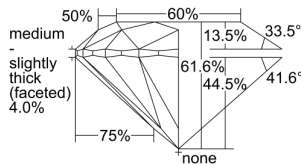

GIA®

FACSIMILE

GIA REPORT 6432479197

Verify this report at GIA.edu

GIA NATURAL DIAMOND DOSSIER®

May 21, 2022
GIA Report Number **6432479197**
Shape and Cutting Style ..... **Round Brilliant**
Measurements ..... **5.09 - 5.11 x 3.14 mm**

GRADING RESULTS

Carat Weight ..... **0.50 carat**
Color Grade ..... **E**
Clarity Grade **VVS2**
Cut Grade ..... **Excellent**

ADDITIONAL GRADING INFORMATION

Polish ..... **Excellent**
Symmetry ..... **Excellent**
Fluorescence ..... **Faint**
Clarity Characteristics ..... **Pinpoint, Cloud, Needle**
Inscription(s): **GIA 6432479197**

PROPORTIONS

Profile to actual proportions

GRADING SCALES

GIA COLOR SCALE	GIA CLARITY SCALE	GIA CUT SCALE	
D	FLAWLESS	EXCELLENT	
E	INTERNALLY FLAWLESS		
F		VVS₁	VERY GOOD
G	VVS₂		
H	VS₁	GOOD	
I	VS₂		
J	SI₁	FAIR	
K	SI₂		
L	I₁	POOR	
M	I₂		
N	I₃		
O			
P			
Q			
R			
S			
T			
U			
V			
W			
X			
Y			
Z