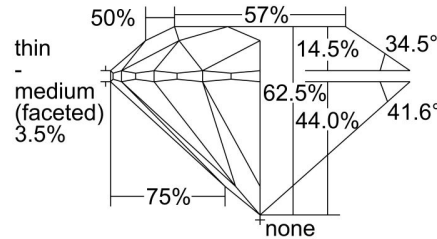

GIA NATURAL DIAMOND GRADING REPORT

February 21, 2022

GIA Report Number ..... 2424408585

Shape and Cutting Style ..... Round Brilliant

Measurements ..... 6.41 - 6.43 x 4.01 mm

GRADING RESULTS

Carat Weight ..... 1.00 carat

Color Grade ..... I

Clarity Grade ..... SI2

Cut Grade ..... Excellent

ADDITIONAL GRADING INFORMATION

Polish ..... Excellent

Symmetry ..... Excellent

Fluorescence ..... Faint

Inscription(s): GIA 2424408585

**Comments:** Additional clouds, pinpoints and surface graining are not shown.

PROPORTIONS

Profile to actual proportions

CLARITY CHARACTERISTICS

KEY TO SYMBOLS\*

-  Feather
-  Crystal
-  Cloud
-  Indented Natural
-  Cavity

\* Red symbols denote internal characteristics (inclusions). Green or black symbols denote external characteristics (blemishes). Diagram is an approximate representation of the diamond, and symbols shown indicate type, position, and approximate size of clarity characteristics. All clarity characteristics may not be shown. Details of finish are not shown.