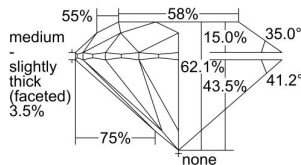

GIA®

FACSIMILE

GIA REPORT 6412510314

Verify this report at GIA.edu

GIA NATURAL DIAMOND DOSSIER®

December 06, 2021
GIA Report Number 6412510314
Shape and Cutting Style ..... Round Brilliant
Measurements ..... 4.33 - 4.37 x 2.70 mm

GRADING RESULTS

Carat Weight ..... 0.31 carat
Color Grade ..... G
Clarity Grade VS1
Cut Grade ..... Excellent

ADDITIONAL GRADING INFORMATION

Polish ..... Excellent
Symmetry ..... Excellent
Fluorescence ..... None
Clarity Characteristics ..... Crystal, Pinpoint
Inscription(s): GIA 6412510314

PROPORTIONS

Profile to actual proportions

GRADING SCALES

GIA COLOR SCALE	GIA CLARITY SCALE	GIA CUT SCALE
D	FLAWLESS	EXCELLENT
E	FLAWLESS	
F	INTERNALLY FLAWLESS	VERY GOOD
G	FLAWLESS	
H	VVS₁	GOOD
I	VVS₂	
J	VS₁	FAIR
K	VS₂	
L	SI₁	POOR
M	SI₂	
N	I₁	
O	I₂	
P	I₃	
Q		
R		
S		
T		
U		
V		
W		
X		
Y		
Z