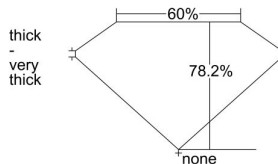

GIA®

FACSIMILE

GIA REPORT 6405578572

Verify this report at GIA.edu

GIA NATURAL DIAMOND DOSSIER®

September 27, 2021
GIA Report Number **6405578572**
Shape and Cutting Style ..... **Cut-Cornered Rectangular Modified Brilliant**
Measurements ..... **4.82 x 4.21 x 3.29 mm**

GRADING RESULTS

Carat Weight ..... **0.55 carat**
Color Grade ..... **H**
Clarity Grade **VS2**

ADDITIONAL GRADING INFORMATION

Polish ..... **Excellent**
Symmetry ..... **Very Good**
Fluorescence ..... **None**
Clarity Characteristics ..... **Crystal**
Inscription(s): **GIA 6405578572**

PROPORTIONS

Profile not to actual proportions

GRADING SCALES

GIA COLOR SCALE		GIA CLARITY SCALE			
COLORLESS	D	VERY VERY SLIGHTLY INCLUDED	FLAWLESS		
	E		INTERNALLY FLAWLESS		
	F	VERY SLIGHTLY INCLUDED	VVS₁		
	G		VVS₂		
	H		VS₁		
	NEAR COLORLESS	I	SLIGHTLY INCLUDED	VS₂	
		J		SI₁	
		FAINT	K	INCLUDED	SI₂
			L		I₁
			M		I₂
VERT LIGHT	N	LIGHT	I₃		
	O				
	P				
	Q				
	R