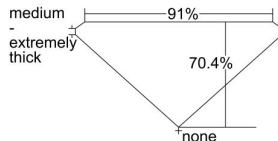

GIA®

FACSIMILE

GIA REPORT 5182930457

Verify this report at GIA.edu

GIA NATURAL DIAMOND DOSSIER®

December 08, 2017
GIA Report Number 5182930457
Shape and Cutting Style ..... Square Modified Brilliant
Measurements ..... 4.60 x 4.44 x 3.12 mm

GRADING RESULTS

Carat Weight ..... 0.56 carat
Color Grade ..... G
Clarity Grade VS1

ADDITIONAL GRADING INFORMATION

Polish ..... Good
Symmetry ..... Fair
Fluorescence ..... None
Clarity Characteristics..... Cloud, Chip, Feather, Indented Natural
Inscription(s): GIA 5182930457

PROPORTIONS

Profile not to actual proportions

GRADING SCALES

GIA COLOR SCALE		GIA CLARITY SCALE			
COLORLESS	D	VERY VERY SLIGHTLY INCLUDED	FLAWLESS		
	E		INTERNALLY FLAWLESS		
	F	VERY SLIGHTLY INCLUDED	VVS₁		
	G		VVS₂		
	H		VS₁		
	NEAR COLORLESS	I	SLIGHTLY INCLUDED	VS₂	
		J		SI₁	
		FAINT	K	INCLUDED	SI₂
			L		I₁
			M		I₂
VERT LIGHT	N	NOT GRADED	I₃		
	O				
	P				
	Q				
	R				
LIGHT	S				
	T				
	U				
	V				
	W				
	X				
	Y				
	Z