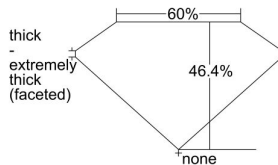

GIA®

FACSIMILE

GIA REPORT 6432277324

Verify this report at GIA.edu

GIA NATURAL DIAMOND DOSSIER®

May 03, 2022
GIA Report Number 6432277324
Shape and Cutting Style ..... Marquise Brilliant
Measurements ..... 9.30 x 4.99 x 2.31 mm

GRADING RESULTS

Carat Weight ..... 0.71 carat
Color Grade ..... F
Clarity Grade SI1

ADDITIONAL GRADING INFORMATION

Polish ..... Very Good
Symmetry ..... Good
Fluorescence ..... Faint
Clarity Characteristics ..... Crystal
Inscription(s): GIA 6432277324

PROPORTIONS

Profile not to actual proportions

GRADING SCALES

GIA COLOR SCALE		GIA CLARITY SCALE		
COLORLESS	D	VERY VERY SLIGHTLY INCLUDED	FLAWLESS	
	E		INTERNALLY FLAWLESS	
	F		VVS₁	
	NEAR COLORLESS	G	VVS₂	
		H	VERY SLIGHTLY INCLUDED	VS₁
		I		VS₂
		J	SLIGHTLY INCLUDED	SI₁
	K	SI₂		
	L	INCLUDED		I₁
	M		I₂	
N	I₃			
FAINT	O			
	P			
	Q			
	R			
	S			
	T			
VERY LIGHT	U			
	V			
	W			
	X			
LIGHT	Y			
	Z