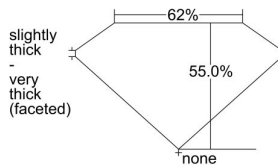

GIA®

FACSIMILE

GIA REPORT 5212575199

Verify this report at GIA.edu

GIA NATURAL DIAMOND DOSSIER®

March 31, 2021
GIA Report Number 5212575199
Shape and Cutting Style ..... Heart Brilliant
Measurements ..... 4.89 x 5.53 x 3.04 mm

GRADING RESULTS

Carat Weight ..... 0.50 carat
Color Grade I
Clarity Grade VVS2

ADDITIONAL GRADING INFORMATION

Polish ..... Very Good
Symmetry ..... Good
Fluorescence ..... None
Clarity Characteristics ..... Cloud, Indented Natural
Inscription(s): GIA 5212575199

PROPORTIONS

Profile not to actual proportions

GRADING SCALES

GIA COLOR SCALE		GIA CLARITY SCALE			
COLORLESS	D	VERY VERY SLIGHTLY INCLUDED	FLAWLESS		
	E		INTERNALLY FLAWLESS		
	F	VERY SLIGHTLY INCLUDED	VVS₁		
	G		VVS₂		
	H		VS₁		
	NEAR COLORLESS	I	SLIGHTLY INCLUDED	VS₂	
		J		SI₁	
		FAINT	K	INCLUDED	SI₂
			L		I₁
			M		I₂
VERT LIGHT	N	INCLUDED	I₃		
	O				
	P				
	Q				
	R				
LIGHT	S				
	T				
	U				
	V				
	W				
	X				
	Y				
	Z