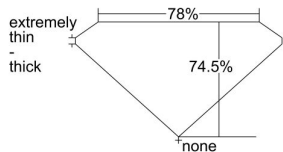

GIA®

FACSIMILE

GIA REPORT 2195588443

Verify this report at gia.edu

GIA DIAMOND DOSSIER®

August 14, 2018
GIA Report Number 2195588443
Shape and Cutting Style ..... Rectangular Modified Brilliant
Measurements ..... 5.26 x 4.88 x 3.64 mm

GRADING RESULTS

Carat Weight ..... 0.74 carat
Color Grade ..... E
Clarity Grade S11

ADDITIONAL GRADING INFORMATION

Polish ..... Good
Symmetry ..... Good
Fluorescence ..... None
Clarity Characteristics..... Crystal, Feather
Inscription(s): GIA 2195588443, EGL2205513826

PROPORTIONS

Profile not to actual proportions

GRADING SCALES

GIA COLOR SCALE		GIA CLARITY SCALE			
COLORLESS	D	VERY VERY SLIGHTLY INCLUDED	FLAWLESS		
	E		INTERNALLY FLAWLESS		
	F	VERY SLIGHTLY INCLUDED	VVS₁		
	G		VVS₂		
	H		VS₁		
	NEAR COLORLESS	I	SLIGHTLY INCLUDED	VS₂	
		J		S1₁	
		FAINT	K	INCLUDED	S1₂
			L		I₁
			M		I₂
VERY LIGHT	N	LIGHT	I₃		
	O				
	P				
	Q				
	R