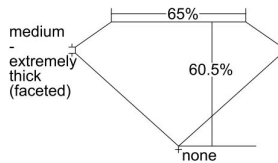

GIA®

FACSIMILE

GIA REPORT 5211872159

Verify this report at GIA.edu

GIA NATURAL DIAMOND DOSSIER®

July 13, 2021
GIA Report Number 5211872159
Shape and Cutting Style ..... Oval Brilliant
Measurements ..... 6.54 x 4.35 x 2.63 mm

GRADING RESULTS

Carat Weight ..... 0.50 carat
Color Grade ..... J
Clarity Grade VS2

ADDITIONAL GRADING INFORMATION

Polish ..... Excellent
Symmetry ..... Fair
Fluorescence ..... Faint
Clarity Characteristics ..... Cavity
Inscription(s): GIA 5211872159

PROPORTIONS

Profile not to actual proportions

GRADING SCALES

GIA COLOR SCALE		GIA CLARITY SCALE			
COLORLESS	D	VERY VERY SLIGHTLY INCLUDED	FLAWLESS		
	E		INTERNALLY FLAWLESS		
	F	VERY SLIGHTLY INCLUDED	VVS₁		
	G		VVS₂		
	H		VS₁		
	NEAR COLORLESS	I	SLIGHTLY INCLUDED	VS₂	
		J		SI₁	
		FAINT	K	INCLUDED	SI₂
			L		I₁
			M		I₂
VERT LIGHT	N	LIGHT	I₃		
	O				
	P				
	Q				
	R				
	S				
	T