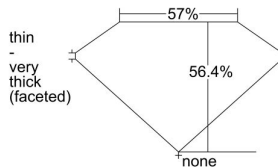

GIA®

FACSIMILE

GIA REPORT 6385980649

Verify this report at GIA.edu

GIA NATURAL DIAMOND DOSSIER®

July 15, 2021
GIA Report Number 6385980649
Shape and Cutting Style ..... Heart Brilliant
Measurements ..... 4.93 x 5.46 x 3.08 mm

GRADING RESULTS

Carat Weight ..... 0.50 carat
Color Grade ..... E
Clarity Grade SI2

ADDITIONAL GRADING INFORMATION

Polish ..... Excellent
Symmetry ..... Good
Fluorescence ..... None
Clarity Characteristics ..... Crystal
Inscription(s): GIA 6385980649

PROPORTIONS

Profile not to actual proportions

GRADING SCALES

GIA COLOR SCALE		GIA CLARITY SCALE			
COLORLESS	D	VERY VERY SLIGHTLY INCLUDED	FLAWLESS		
	E		INTERNALLY FLAWLESS		
	F	VERY SLIGHTLY INCLUDED	VVS₁		
	G		VVS₂		
	H		VS₁		
	NEAR COLORLESS	I	SLIGHTLY INCLUDED	VS₂	
		J		SI₁	
		FAINT	K	INCLUDED	SI₂
			L		I₁
			M		I₂
VERTICALLY COLORLESS	N	INCLUDED	I₃		
	O				
	P				
	Q				
	R				
	S				
LIGHT	T				
	U				
	V				
	W				
	X				
Y					
Z