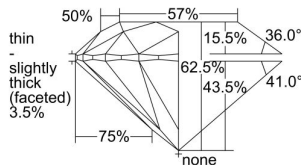

GIA®

FACSIMILE

GIA REPORT 2417139324

Verify this report at GIA.edu

GIA NATURAL DIAMOND DOSSIER®

November 10, 2021
GIA Report Number 2417139324
Shape and Cutting Style ..... Round Brilliant
Measurements ..... 5.33 - 5.36 x 3.34 mm

GRADING RESULTS

Carat Weight ..... 0.59 carat
Color Grade ..... G
Clarity Grade S11
Cut Grade ..... Excellent

ADDITIONAL GRADING INFORMATION

Polish ..... Excellent
Symmetry ..... Excellent
Fluorescence ..... None
Clarity Characteristics ..... Cloud
Inscription(s): GIA 2417139324

PROPORTIONS

Profile to actual proportions

GRADING SCALES

GIA COLOR SCALE	GIA CLARITY SCALE	GIA CUT SCALE	
D	FLAWLESS	EXCELLENT	
E	INTERNALLY FLAWLESS		
F		VVS₁	VERY GOOD
G	VVS₂		
H	VS₁	GOOD	
I	VS₂		
J	S1₁	FAIR	
K	S1₂		
L	I₁	POOR	
M	I₂		
N	I₃		
O			
P			
Q			
R			
S			
T			
U			
V			
W			
X			
Y			
Z