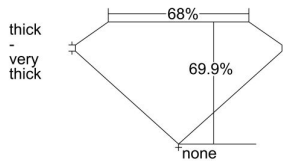

GIA®

FACSIMILE

GIA REPORT 5396736185

Verify this report at GIA.edu

GIA NATURAL DIAMOND DOSSIER®

August 02, 2021
GIA Report Number 5396736185
Shape and Cutting Style ..... Emerald Cut
Measurements ..... 5.18 x 3.81 x 2.66 mm

GRADING RESULTS

Carat Weight ..... 0.52 carat
Color Grade ..... H
Clarity Grade VS2

ADDITIONAL GRADING INFORMATION

Polish ..... Excellent
Symmetry ..... Good
Fluorescence ..... None
Clarity Characteristics ..... Crystal, Cloud
Inscription(s): GIA 5396736185

PROPORTIONS

Profile not to actual proportions

GRADING SCALES

GIA COLOR SCALE		GIA CLARITY SCALE			
COLORLESS	D	VERY VERY SLIGHTLY INCLUDED	FLAWLESS		
	E		INTERNALLY FLAWLESS		
	F	VERY SLIGHTLY INCLUDED	VVS₁		
	G		VVS₂		
	H		VS₁		
	NEAR COLORLESS	I	SLIGHTLY INCLUDED	VS₂	
		J		SI₁	
		FAINT	K	INCLUDED	SI₂
			L		I₁
			M		I₂
VERT LIGHT	N	INCLUDED	I₃		
	O				
	P				
	Q				
	R				
LIGHT	S				
	T				
	U				
	V				
	W				
X					
Y					
Z