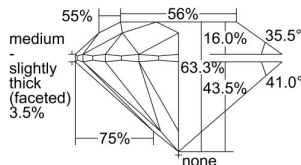

GIA®

FACSIMILE

GIA REPORT 6422276238

Verify this report at GIA.edu

GIA NATURAL DIAMOND DOSSIER®

February 08, 2022
GIA Report Number **6422276238**
Shape and Cutting Style ..... **Round Brilliant**
Measurements ..... **5.59 - 5.66 x 3.56 mm**

GRADING RESULTS

Carat Weight ..... **0.70 carat**
Color Grade ..... **G**
Clarity Grade **VS2**
Cut Grade ..... **Excellent**

ADDITIONAL GRADING INFORMATION

Polish ..... **Excellent**
Symmetry ..... **Very Good**
Fluorescence ..... **None**
Clarity Characteristics..... **Cloud, Crystal, Indented Natural**
Inscription(s): **GIA 6422276238**

PROPORTIONS

Profile to actual proportions

GRADING SCALES

GIA COLOR SCALE	GIA CLARITY SCALE	GIA CUT SCALE
COLOURLESS	FLAWLESS	EXCELLENT
D	INTERNALLY FLAWLESS	
E	VVS₁	VERY GOOD
F		
G	VVS₂	
H	VS₁	GOOD
I		
J	VS₂	
K	SI₁	FAIR
L		
M	SI₂	
N	I₁	POOR
O		
P	I₂	
Q	I₃	
R		
S		
T		
U		
V		
W		
X		
Y		
Z