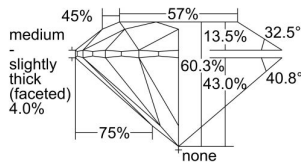

GIA®

FACSIMILE

GIA REPORT 1405354126

Verify this report at GIA.edu

GIA NATURAL DIAMOND DOSSIER®

October 05, 2021
GIA Report Number 1405354126
Shape and Cutting Style ..... Round Brilliant
Measurements ..... 5.71 - 5.76 x 3.46 mm

GRADING RESULTS

Carat Weight ..... 0.70 carat
Color Grade ..... G
Clarity Grade SI2
Cut Grade ..... Excellent

ADDITIONAL GRADING INFORMATION

Polish ..... Excellent
Symmetry ..... Excellent
Fluorescence ..... Medium Blue
Clarity Characteristics ..... Twinning Wisp
Inscription(s): GIA 1405354126

PROPORTIONS

Profile to actual proportions

GRADING SCALES

GIA COLOR SCALE	GIA CLARITY SCALE	GIA CUT SCALE	
D	FLAWLESS	EXCELLENT	
E	INTERNALLY FLAWLESS		
F		VVS₁	VERY GOOD
G	VVS₂		
H	VS₁	GOOD	
I	VS₂		
J	SI₁	FAIR	
K	SI₂		
L	I₁	POOR	
M	I₂		
N	I₃		
O			
P			
Q			
R			
S			
T			
U			
V			
W			
X			
Y			
Z