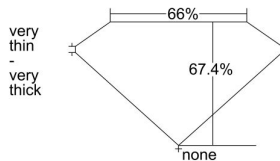

GIA®

FACSIMILE

GIA REPORT 1425907208

Verify this report at GIA.edu

GIA NATURAL DIAMOND DOSSIER®

April 05, 2022
GIA Report Number 1425907208
Shape and Cutting Style ..... **Cut-Cornered Rectangular Modified Brilliant**
Measurements ..... 5.77 x 4.41 x 2.97 mm

GRADING RESULTS

Carat Weight ..... 0.70 carat
Color Grade ..... F
Clarity Grade S11

ADDITIONAL GRADING INFORMATION

Polish ..... Excellent
Symmetry ..... Very Good
Fluorescence ..... None
Clarity Characteristics ..... Crystal, Cloud
Inscription(s): GIA 1425907208

PROPORTIONS

Profile not to actual proportions

GRADING SCALES

GIA COLOR SCALE		GIA CLARITY SCALE			
COLORLESS	D	VERY VERY SLIGHTLY INCLUDED	FLAWLESS		
	E		INTERNALLY FLAWLESS		
	F	VERY SLIGHTLY INCLUDED	VVS₁		
	G		VVS₂		
	H		VS₁		
	NEAR COLORLESS	I	SLIGHTLY INCLUDED	VS₂	
		J		S1₁	
		FAINT	K	INCLUDED	S1₂
			L		I₁
			M		I₂
VERT LIGHT	N	LIGHT	I₃		
	O				
	P				
	Q				
	R				
	S				
	T				
U					
V					
W					
X					
Y					
Z