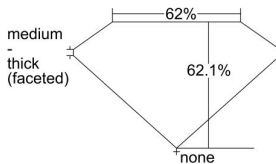

GIA®

FACSIMILE

GIA REPORT 6412976138

Verify this report at GIA.edu

GIA NATURAL DIAMOND DOSSIER®

January 17, 2022
GIA Report Number **6412976138**
Shape and Cutting Style ..... **Pear Brilliant**
Measurements ..... **6.98 x 4.47 x 2.78 mm**

GRADING RESULTS

Carat Weight ..... **0.50 carat**
Color Grade ..... **F**
Clarity Grade **S12**

ADDITIONAL GRADING INFORMATION

Polish ..... **Very Good**
Symmetry ..... **Very Good**
Fluorescence ..... **Faint**
Clarity Characteristics ..... **Crystal**
Inscription(s): **GIA 6412976138**

PROPORTIONS

Profile not to actual proportions

GRADING SCALES

GIA COLOR SCALE		GIA CLARITY SCALE			
COLORLESS	D	VERY VERY SLIGHTLY INCLUDED	FLAWLESS		
	E		INTERNALLY FLAWLESS		
	F		VVS₁		
	NEAR COLORLESS	G	VERY SLIGHTLY INCLUDED	VVS₂	
		H		VS₁	
		FAINT	I	SLIGHTLY INCLUDED	VS₂
			J		S1₁
	K		S1₂		
	LIGHT		L	INCLUDED	I₁
			M		I₂
N			I₃		
O					
P					
Q					
R