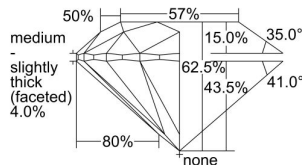

GIA®

FACSIMILE

GIA REPORT

7423510704

Verify this report at GIA.edu

GIA NATURAL DIAMOND DOSSIER®

February 25, 2022

GIA Report Number 7423510704

Shape and Cutting Style ..... Round Brilliant

Measurements ..... 5.36 - 5.39 x 3.36 mm

GRADING RESULTS

Carat Weight ..... 0.60 carat

Color Grade ..... F

Clarity Grade SI2

Cut Grade ..... Excellent

ADDITIONAL GRADING INFORMATION

Polish ..... Very Good

Symmetry ..... Excellent

Fluorescence ..... Faint

Clarity Characteristics..... Crystal, Cloud, Feather

Inscription(s): GIA 7423510704

PROPORTIONS

Profile to actual proportions

GRADING SCALES

GIA COLOR SCALE

COLORLESS	D
	E
	F
	G
	H
	I
	J
NEAR COLORLESS	K
	L
FAIN	M
	N
	O
	P
VERY LIGHT	Q
	R
	S
	T
	U
	V
	W
	X
	Y
LIGHT	Z

GIA CLARITY SCALE

	FLAWLESS
	INTERNALLY FLAWLESS
VERY VERY SLIGHTLY INCLUDED	VVS₁
	VVS₂
VERY SLIGHTLY INCLUDED	VS₁
	VS₂
SLIGHTLY INCLUDED	SI₁
	SI₂
	I₁
	I₂
INCLUDED	I₃

GIA CUT SCALE

	EXCELLENT
	VERY GOOD
	GOOD
	FAIR
	POOR