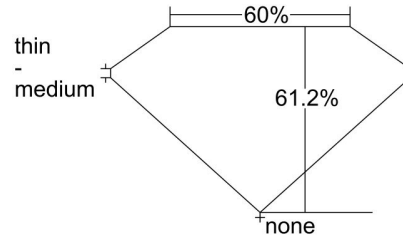

6425945532

April 07, 2022

GIA Report Number 6425945532

Shape and Cutting Style Emerald Cut

Measurements 7.28 x 4.75 x 2.91 mm

Carat Weight 1.00 carat

Color Grade E

Clarity Grade VS2

Polish Excellent

Symmetry Very Good

Fluorescence None

Inscription(s): GIA 6425945532

Comments: Clouds are not shown. Pinpoints are not shown.

Profile not to actual proportions

KEY TO SYMBOLS*

- Crystal
- ∖ Needle

* Red symbols denote internal characteristics (inclusions). Green or black symbols denote external characteristics (blemishes). Diagram is an approximate representation of the diamond, and symbols shown indicate type, position, and approximate size of clarity characteristics. All clarity characteristics may not be shown. Details of finish are not shown.