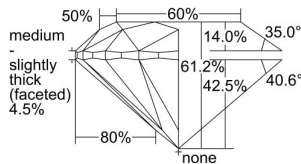

GIA®

FACSIMILE

GIA REPORT 6415393142

Verify this report at GIA.edu

GIA NATURAL DIAMOND DOSSIER®

November 25, 2021
GIA Report Number 6415393142
Shape and Cutting Style ..... Round Brilliant
Measurements ..... 5.03 - 5.08 x 3.10 mm

GRADING RESULTS

Carat Weight ..... 0.50 carat
Color Grade I
Clarity Grade S11
Cut Grade ..... Excellent

ADDITIONAL GRADING INFORMATION

Polish ..... Very Good
Symmetry ..... Very Good
Fluorescence ..... None
Clarity Characteristics ..... Crystal, Feather
Inscription(s): GIA 6415393142

PROPORTIONS

Profile to actual proportions

GRADING SCALES

GIA COLOR SCALE	GIA CLARITY SCALE	GIA CUT SCALE	
D	FLAWLESS	EXCELLENT	
E	INTERNALLY FLAWLESS		
F		VVS₁	VERY GOOD
G	VVS₂		
H	VS₁	GOOD	
I	VS₂		
J	S1₁	FAIR	
K	S1₂		
L	I₁	POOR	
M	I₂		
N	I₃		
O			
P			
Q			
R			
S			
T			
U			
V			
W			
X			
Y			
Z