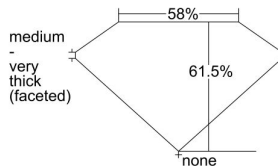

GIA®

FACSIMILE

GIA REPORT 6415714323

Verify this report at GIA.edu

GIA NATURAL DIAMOND DOSSIER®

December 22, 2021
GIA Report Number 6415714323
Shape and Cutting Style ..... Oval Brilliant
Measurements ..... 5.66 x 4.22 x 2.59 mm

GRADING RESULTS

Carat Weight ..... 0.40 carat
Color Grade ..... H
Clarity Grade VS2

ADDITIONAL GRADING INFORMATION

Polish ..... Excellent
Symmetry ..... Good
Fluorescence ..... Faint
Clarity Characteristics ..... Cloud, Crystal
Inscription(s): GIA 6415714323

PROPORTIONS

Profile not to actual proportions

GRADING SCALES

GIA COLOR SCALE		GIA CLARITY SCALE			
COLORLESS	D	VERY VERY SLIGHTLY INCLUDED	FLAWLESS		
	E		INTERNALLY FLAWLESS		
	F	VERY SLIGHTLY INCLUDED	VVS₁		
	G		VVS₂		
	H		VS₁		
	NEAR COLORLESS	I	SLIGHTLY INCLUDED	VS₂	
		J		SI₁	
		FAINT	K	INCLUDED	SI₂
			L		I₁
			M		I₂
VERT LIGHT	N		INCLUDED	I₃	
	O				
	P				
	Q				
	R				
	LIGHT	S			
		T			
Z