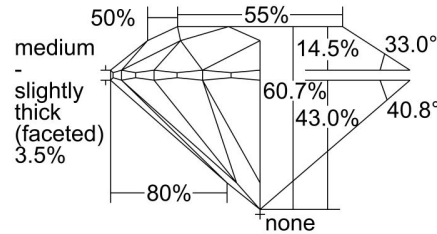

GIA NATURAL DIAMOND GRADING REPORT

February 26, 2022
 GIA Report Number 7422478127
 Shape and Cutting Style Round Brilliant
 Measurements 6.45 - 6.50 x 3.93 mm

GRADING RESULTS

Carat Weight 1.00 carat
 Color Grade J
 Clarity Grade I1
 Cut Grade Excellent

PROPORTIONS

Profile to actual proportions

CLARITY CHARACTERISTICS

KEY TO SYMBOLS*

- Twinning Wisp
- Feather
- Crystal
- Cloud
- Indented Natural
- Natural

* Red symbols denote internal characteristics (inclusions). Green or black symbols denote external characteristics (blemishes). Diagram is an approximate representation of the diamond, and symbols shown indicate type, position, and approximate size of clarity characteristics. All clarity characteristics may not be shown. Details of finish are not shown.