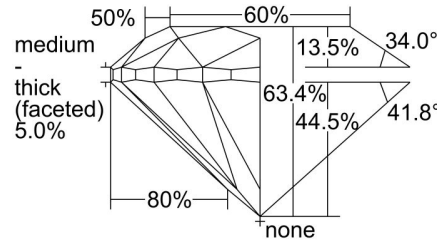

GIA NATURAL DIAMOND GRADING REPORT

August 16, 2021
 GIA Report Number 2215950228
 Shape and Cutting Style Round Brilliant
 Measurements 7.91 - 7.99 x 5.04 mm

GRADING RESULTS

Carat Weight 2.01 carat
 Color Grade K
 Clarity Grade VS1
 Cut Grade Very Good

ADDITIONAL GRADING INFORMATION

Polish Excellent
 Symmetry Very Good
 Fluorescence None
 Inscription(s): GIA 2215950228
Comments: Additional pinpoints are not shown.

PROPORTIONS

Profile to actual proportions

CLARITY CHARACTERISTICS

KEY TO SYMBOLS*

-  Feather
-  Needle
-  Pinpoint
-  Natural

* Red symbols denote internal characteristics (inclusions). Green or black symbols denote external characteristics (blemishes). Diagram is an approximate representation of the diamond, and symbols shown indicate type, position, and approximate size of clarity characteristics. All clarity characteristics may not be shown. Details of finish are not shown.