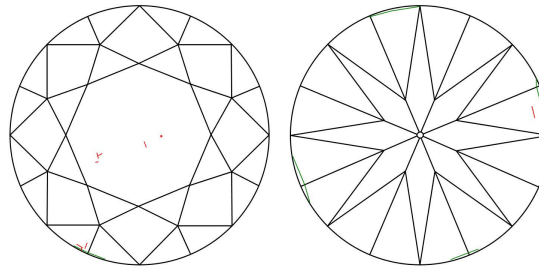

GIA NATURAL DIAMOND GRADING REPORT

August 16, 2021
 GIA Report Number 2215950228
 Shape and Cutting Style Round Brilliant
 Measurements 7.91 - 7.99 x 5.04 mm

GRADING RESULTS

Carat Weight 2.01 carat
 Color Grade K
 Clarity Grade VS1
 Cut Grade Very Good

ADDITIONAL GRADING INFORMATION

Polish Excellent
 Symmetry Very Good
 Fluorescence None
 Inscription(s): GIA 2215950228
Comments: Additional pinpoints are not shown.

PROPORTIONS

Profile to actual proportions

CLARITY CHARACTERISTICS

KEY TO SYMBOLS*

-  Feather
-  Needle
-  Pinpoint
-  Natural

* Red symbols denote internal characteristics (inclusions). Green or black symbols denote external characteristics (blemishes). Diagram is an approximate representation of the diamond, and symbols shown indicate type, position, and approximate size of clarity characteristics. All clarity characteristics may not be shown. Details of finish are not shown.