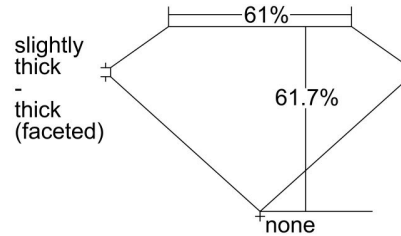

GIA NATURAL DIAMOND GRADING REPORT

February 26, 2021

GIA Report Number 6375749161

Shape and Cutting Style Oval Brilliant

Measurements 7.64 x 5.70 x 3.52 mm

GRADING RESULTS

Carat Weight 1.00 carat

Color Grade I

Clarity Grade VS1

ADDITIONAL GRADING INFORMATION

Polish Excellent

Symmetry Very Good

Fluorescence Medium Blue

Inscription(s): GIA 6375749161

Comments: Clouds are not shown.

PROPORTIONS

Profile not to actual proportions

CLARITY CHARACTERISTICS

KEY TO SYMBOLS*

-  Feather
-  Pinpoint
-  Natural

* Red symbols denote internal characteristics (inclusions). Green or black symbols denote external characteristics (blemishes). Diagram is an approximate representation of the diamond, and symbols shown indicate type, position, and approximate size of clarity characteristics. All clarity characteristics may not be shown. Details of finish are not shown.