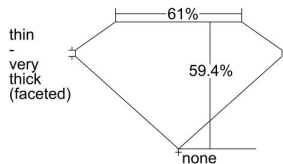

GIA®

FACSIMILE

GIA REPORT 6214976390

Verify this report at GIA.edu

GIA NATURAL DIAMOND DOSSIER®

August 26, 2021
GIA Report Number 6214976390
Shape and Cutting Style ..... Heart Brilliant
Measurements ..... 4.86 x 5.72 x 3.40 mm

GRADING RESULTS

Carat Weight ..... 0.55 carat
Color Grade ..... D
Clarity Grade VS1

ADDITIONAL GRADING INFORMATION

Polish ..... Excellent
Symmetry ..... Good
Fluorescence ..... Faint
Clarity Characteristics..... Crystal, Needle
Inscription(s): GIA 6214976390

PROPORTIONS

Profile not to actual proportions

GRADING SCALES

GIA COLOR SCALE		GIA CLARITY SCALE			
COLORLESS	D	VERY VERY SLIGHTLY INCLUDED	FLAWLESS		
	E		INTERNALLY FLAWLESS		
	F		VS₁		
	NEAR COLORLESS	G	VERY SLIGHTLY INCLUDED	VS₂	
		H		VS₁	
		FAINT	I	SLIGHTLY INCLUDED	VS₂
			J		SI₁
	K		SI₂		
	VERT LIGHT		L	INCLUDED	I₁
			M		I₂
N			I₃		
O					
P					
Q					
R					
LIGHT	S				
	T				
	U				
	V				
	W				
	X				
Y					
Z