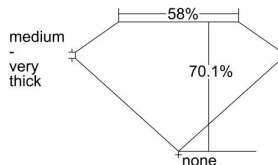

GIA®

FACSIMILE

GIA REPORT

7416765875

Verify this report at GIA.edu

GIA NATURAL DIAMOND DOSSIER®

December 24, 2021
GIA Report Number **7416765875**
Shape and Cutting Style ..... **Cushion Modified Brilliant**
Measurements ..... **5.48 x 4.56 x 3.20 mm**

GRADING RESULTS

Carat Weight ..... **0.70 carat**
Color Grade ..... **H**
Clarity Grade **VS1**

ADDITIONAL GRADING INFORMATION

Polish ..... **Excellent**
Symmetry ..... **Very Good**
Fluorescence ..... **None**
Clarity Characteristics.. **Indented Natural, Cloud, Needle, Pinpoint**
Inscription(s): **GIA 7416765875**

PROPORTIONS

Profile not to actual proportions

GRADING SCALES

GIA COLOR SCALE		GIA CLARITY SCALE			
COLORLESS	D	VERY VERY SLIGHTLY INCLUDED	FLAWLESS		
	E		INTERNALLY FLAWLESS		
	F	VERY SLIGHTLY INCLUDED	VVS₁		
	G		VVS₂		
	H		VS₁		
	NEAR COLORLESS	I	SLIGHTLY INCLUDED	VS₂	
		J		SI₁	
		FAINT	K	INCLUDED	SI₂
			L		I₁
			M		I₂
VERT LIGHT	N	LIGHT	I₃		
	O				
	P				
	Q				
	R