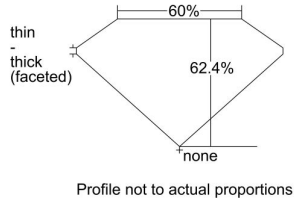

2407525019

September 23, 2021
 GIA Report Number 2407525019
 Shape and Cutting Style Pear Brilliant
 Measurements 7.21 x 4.21 x 2.62 mm

Carat Weight 0.50 carat
 Color Grade H
 Clarity Grade SI2

Polish Excellent
 Symmetry Very Good
 Fluorescence None
 Clarity Characteristics..... Feather
 Inscription(s): GIA 2407525019

GIA COLOR SCALE		GIA CLARITY SCALE			
COLORLESS	D	VERY VERY SLIGHTLY INCLUDED	FLAWLESS		
	E		INTERNALLY FLAWLESS		
	F	VERY SLIGHTLY INCLUDED	VVS ₁		
	G		VVS ₂		
	H		VS ₁		
	NEAR COLORLESS	I	VERY SLIGHTLY INCLUDED	VS ₂	
		J		SI ₁	
		FAINT	K	SLIGHTLY INCLUDED	SI ₂
			L		I ₁
			M		I ₂
VERY LIGHT	N	INCLUDED	I ₃		
	O				
	P				
	Q				
	R				
	S				
	T				
LIGHT	U				
	V				
	W				
	X				
	Y				
	Z				