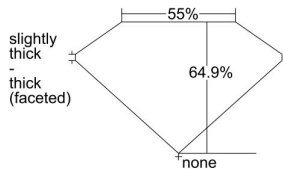

GIA®

FACSIMILE

GIA REPORT 6382952256

Verify this report at GIA.edu

GIA NATURAL DIAMOND DOSSIER®

June 05, 2021
GIA Report Number 6382952256
Shape and Cutting Style ..... Oval Brilliant
Measurements ..... 6.21 x 4.42 x 2.86 mm

GRADING RESULTS

Carat Weight ..... 0.51 carat
Color Grade I
Clarity Grade VS1

ADDITIONAL GRADING INFORMATION

Polish ..... Very Good
Symmetry ..... Very Good
Fluorescence ..... Medium Blue
Clarity Characteristics ..... Crystal, Cloud, Needle
Inspection(s): GIA 6382952256

PROPORTIONS

Profile not to actual proportions

GRADING SCALES

GIA COLOR SCALE		GIA CLARITY SCALE			
COLORLESS	D	VERY VERY SLIGHTLY INCLUDED	FLAWLESS		
	E		INTERNALLY FLAWLESS		
	F	VERY SLIGHTLY INCLUDED	VVS₁		
	G		VVS₂		
	H		VS₁		
	NEAR COLORLESS	I	SLIGHTLY INCLUDED	VS₂	
		J		SI₁	
		FAINT	K	INCLUDED	SI₂
			L		I₁
			M		I₂
VERT LIGHT			N	INCLUDED	I₃
			O		
			P		
	Q				
LIGHT	R				
	S				
	T				
	U				
	V				
	Z