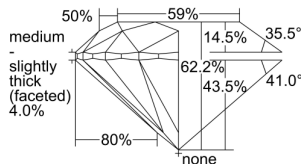

GIA®

FACSIMILE

GIA REPORT 7401603436

Verify this report at GIA.edu

GIA NATURAL DIAMOND DOSSIER®

September 30, 2021
GIA Report Number **7401603436**
Shape and Cutting Style ..... **Round Brilliant**
Measurements ..... **5.04 - 5.09 x 3.15 mm**

GRADING RESULTS

Carat Weight ..... **0.50 carat**
Color Grade ..... **I**
Clarity Grade **S11**
Cut Grade ..... **Excellent**

ADDITIONAL GRADING INFORMATION

Polish ..... **Excellent**
Symmetry ..... **Very Good**
Fluorescence ..... **None**
Clarity Characteristics ..... **Cloud**
Inscription(s): **GIA 7401603436**

PROPORTIONS

Profile to actual proportions

GRADING SCALES

GIA COLOR SCALE

COLORED	D
	E
	F
	G
	H
	I
	J
NEAR COLORLESS	K
	L
Faint	M
	N
	O
	P
	R
	S
	T
	U
	V
	W
	X
	Y
Light	Z

GIA CLARITY SCALE

FLAWLESS	VERY VERY SLIGHTLY INCLUDED	VVS₁	VVS₂	VS₁	VS₂	S1₁	S1₂	I₁	I₂	I₃	
											INTERNAL FLAWLESS

GIA CUT SCALE

EXCELLENT
VERY GOOD
GOOD
FAIR
POOR