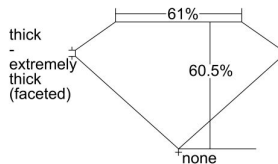

GIA®

FACSIMILE

GIA REPORT 1407273686

Verify this report at GIA.edu

GIA NATURAL DIAMOND DOSSIER®

September 09, 2021
GIA Report Number 1407273686
Shape and Cutting Style ..... Heart Brilliant
Measurements ..... 5.70 x 5.84 x 3.54 mm

GRADING RESULTS

Carat Weight ..... 0.71 carat
Color Grade ..... E
Clarity Grade SI1

ADDITIONAL GRADING INFORMATION

Polish ..... Excellent
Symmetry ..... Excellent
Fluorescence ..... Medium Blue
Clarity Characteristics ..... Twinning Wisp
Inscription(s): GIA 1407273686

PROPORTIONS

Profile not to actual proportions

GRADING SCALES

GIA COLOR SCALE		GIA CLARITY SCALE			
COLORLESS	D	VERY VERY SLIGHTLY INCLUDED	FLAWLESS		
	E		INTERNALLY FLAWLESS		
	F		VVS₁		
	NEAR COLORLESS	G	VERY SLIGHTLY INCLUDED	VVS₂	
		H		VS₁	
		FAINT	I	SLIGHTLY INCLUDED	VS₂
			J		SI₁
			K	SI₂	
	LIGHT	L	INCLUDED	I₁	
		M		I₂	
N		I₃			
O					
P					
Q					
R					
S					
T					
U					
V					
W					
X					
Y					
Z