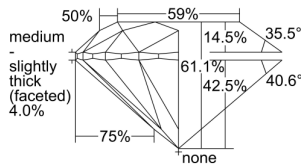

GIA®

FACSIMILE

GIA REPORT 2404231372

Verify this report at GIA.edu

GIA NATURAL DIAMOND DOSSIER®

September 06, 2021
GIA Report Number **2404231372**
Shape and Cutting Style ..... **Round Brilliant**
Measurements ..... **5.08 - 5.10 x 3.11 mm**

GRADING RESULTS

Carat Weight ..... **0.50 carat**
Color Grade ..... **I**
Clarity Grade **S11**
Cut Grade ..... **Excellent**

ADDITIONAL GRADING INFORMATION

Polish ..... **Excellent**
Symmetry ..... **Excellent**
Fluorescence ..... **Faint**
Clarity Characteristics..... **Crystal, Cloud**
Inscription(s): **GIA 2404231372**

PROPORTIONS

Profile to actual proportions

GRADING SCALES

GIA COLOR SCALE	GIA CLARITY SCALE	GIA CUT SCALE	
D	FLAWLESS	EXCELLENT	
E	INTERNALLY FLAWLESS		
F		VVS₁	VERY GOOD
G	VVS₂		
H	VS₁	GOOD	
I	VS₂		
J	S1₁	FAIR	
K	S1₂		
L	I₁	POOR	
M	I₂		
N	I₃		
O			
P			
Q			
R			
S			
T			
U			
V			
W			
X			
Y			
Z