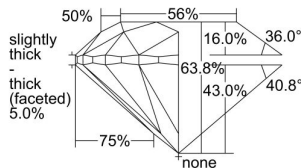

GIA®

FACSIMILE

GIA REPORT 7406228507

Verify this report at GIA.edu

GIA NATURAL DIAMOND DOSSIER®

September 06, 2021
GIA Report Number **7406228507**
Shape and Cutting Style ..... **Round Brilliant**
Measurements ..... **4.96 - 5.00 x 3.18 mm**

GRADING RESULTS

Carat Weight ..... **0.50 carat**
Color Grade ..... **I**
Clarity Grade **S12**
Cut Grade ..... **Very Good**

ADDITIONAL GRADING INFORMATION

Polish ..... **Excellent**
Symmetry ..... **Very Good**
Fluorescence ..... **Medium Blue**
Clarity Characteristics..... **Crystal**
Inscription(s): **GIA 7406228507**

PROPORTIONS

Profile to actual proportions

GRADING SCALES

GIA COLOR SCALE

COLORLESS	D
	E
	F
	G
	H
	I
	J
NEAR COLORLESS	K
	L
FAIN	M
	N
	O
	P
VERY LIGHT	R
	S
	T
	U
	V
	W
	X
	Y
LIGHT	Z

GIA CLARITY SCALE

VERY VERY SLIGHTLY INCLUDED	FLAWLESS
	INTERNALLY FLAWLESS
VERY SLIGHTLY INCLUDED	VVS₁
	VVS₂
SLIGHTLY INCLUDED	VS₁
	VS₂
INCLUDED	I₁
	I₂
	I₃

GIA CUT SCALE

EXCELLENT
VERY GOOD
GOOD
FAIR
POOR