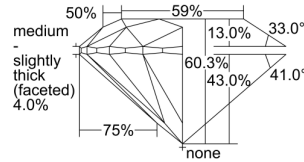

GIA®

FACSIMILE

GIA REPORT 1399814525

Verify this report at GIA.edu

GIA NATURAL DIAMOND DOSSIER®

August 07, 2021
GIA Report Number 1399814525
Shape and Cutting Style ..... Round Brilliant
Measurements ..... 5.19 - 5.22 x 3.14 mm

GRADING RESULTS

Carat Weight ..... 0.52 carat
Color Grade ..... F
Clarity Grade VS1
Cut Grade ..... Excellent

ADDITIONAL GRADING INFORMATION

Polish ..... Excellent
Symmetry ..... Excellent
Fluorescence ..... Faint
Clarity Characteristics..... Crystal, Pinpoint
Inscription(s): GIA 1399814525

PROPORTIONS

Profile to actual proportions

GRADING SCALES

GIA COLOR SCALE	GIA CLARITY SCALE	GIA CUT SCALE	
D	FLAWLESS	EXCELLENT	
E	INTERNALLY FLAWLESS		
F		VVS₁	VERY GOOD
G	VVS₂		
H	VS₁	GOOD	
I	VS₂		
J	SI₁	FAIR	
K	SI₂		
L	I₁	POOR	
M			
N			
O	I₂		
P			
Q			
R	I₃		
S			
T			
U			
V			
W			
X			
Y			
Z