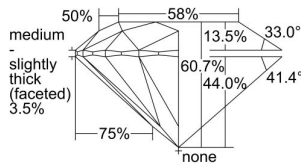

GIA®

FACSIMILE

GIA REPORT 6402264758

Verify this report at GIA.edu

GIA NATURAL DIAMOND DOSSIER®

September 13, 2021
GIA Report Number **6402264758**
Shape and Cutting Style ..... **Round Brilliant**
Measurements ..... **5.33 - 5.34 x 3.24 mm**

GRADING RESULTS

Carat Weight ..... **0.56 carat**
Color Grade ..... **H**
Clarity Grade **S11**
Cut Grade ..... **Excellent**

ADDITIONAL GRADING INFORMATION

Polish ..... **Excellent**
Symmetry ..... **Excellent**
Fluorescence ..... **Faint**
Clarity Characteristics..... **Crystal, Feather, Cloud**
Inscription(s): **GIA 6402264758**

PROPORTIONS

Profile to actual proportions

GRADING SCALES

GIA COLOR SCALE	GIA CLARITY SCALE	GIA CUT SCALE	
D	FLAWLESS	EXCELLENT	
E	INTERNALLY FLAWLESS		
F		VVS₁	VERY GOOD
G	VVS₂		
H	VS₁	GOOD	
I	VS₂		
J	S1₁	FAIR	
K	S1₂		
L	I₁	POOR	
M	I₂		
N	I₃		
O			
P			
Q			
R			
S			
T			
U			
V			
W			
X			
Y			
Z