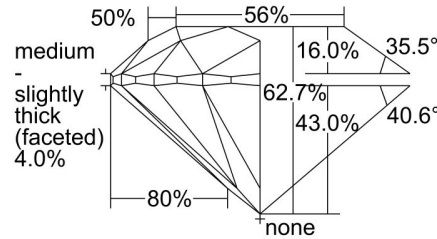

GIA NATURAL DIAMOND GRADING REPORT

August 02, 2021
GIA Report Number 6392754852
Shape and Cutting Style ..... Round Brilliant
Measurements ..... 6.33 - 6.37 x 3.98 mm

GRADING RESULTS

Carat Weight ..... 1.00 carat
Color Grade ..... G
Clarity Grade SI2
Cut Grade ..... Excellent

ADDITIONAL GRADING INFORMATION

Polish ..... Excellent
Symmetry ..... Excellent
Fluorescence ..... Faint
Inscription(s): GIA 6392754852

Comments: Additional clouds are not shown. Pinpoints are not shown.

PROPORTIONS

Profile to actual proportions