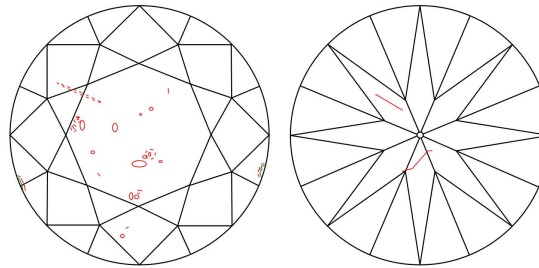

GIA NATURAL DIAMOND GRADING REPORT

August 02, 2021
 GIA Report Number 6392754852
 Shape and Cutting Style Round Brilliant
 Measurements 6.33 - 6.37 x 3.98 mm

GRADING RESULTS

Carat Weight 1.00 carat
 Color Grade G
 Clarity Grade SI2
 Cut Grade Excellent

ADDITIONAL GRADING INFORMATION

Polish Excellent
 Symmetry Excellent
 Fluorescence Faint
 Inscription(s): GIA 6392754852

Comments: Additional clouds are not shown. Pinpoints are not shown.

PROPORTIONS

Profile to actual proportions

CLARITY CHARACTERISTICS

KEY TO SYMBOLS*

- Crystal
- ◡ Indented Natural
- ~ Feather
- ☉ Cloud
- ∖ Needle

* Red symbols denote internal characteristics (inclusions). Green or black symbols denote external characteristics (blemishes). Diagram is an approximate representation of the diamond, and symbols shown indicate type, position, and approximate size of clarity characteristics. All clarity characteristics may not be shown. Details of finish are not shown.