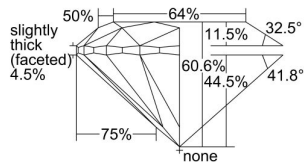

GIA®

FACSIMILE

GIA REPORT 7413544806

Verify this report at GIA.edu

GIA NATURAL DIAMOND DOSSIER®

December 09, 2021
GIA Report Number 7413544806
Shape and Cutting Style ..... Round Brilliant
Measurements ..... 5.71 - 5.75 x 3.47 mm

GRADING RESULTS

Carat Weight ..... 0.70 carat
Color Grade ..... H
Clarity Grade S11
Cut Grade ..... Very Good

ADDITIONAL GRADING INFORMATION

Polish ..... Excellent
Symmetry ..... Excellent
Fluorescence ..... None
Clarity Characteristics ..... Cloud, Feather
Inscription(s): GIA 7413544806

PROPORTIONS

Profile to actual proportions

GRADING SCALES

GIA COLOR SCALE	GIA CLARITY SCALE	GIA CUT SCALE	
D	FLAWLESS	EXCELLENT	
E	INTERNALLY FLAWLESS		
F		VVS₁	VERY GOOD
G	VVS₂		
H	VS₁	GOOD	
I	VS₂		
J	S1₁	FAIR	
K	S1₂		
L	I₁	POOR	
M	I₂		
N	I₃		
O			
P			
Q			
R			
S			
T			
U			
V			
W			
X			
Y			
Z