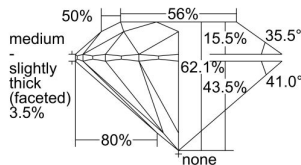

GIA®

FACSIMILE

GIA REPORT 7401175405

Verify this report at GIA.edu

GIA NATURAL DIAMOND DOSSIER®

September 03, 2021
GIA Report Number **7401175405**
Shape and Cutting Style ..... **Round Brilliant**
Measurements ..... **4.40 - 4.43 x 2.74 mm**

GRADING RESULTS

Carat Weight ..... **0.32 carat**
Color Grade ..... **D**
Clarity Grade **VVS2**
Cut Grade ..... **Excellent**

ADDITIONAL GRADING INFORMATION

Polish ..... **Excellent**
Symmetry ..... **Excellent**
Fluorescence ..... **None**
Clarity Characteristics..... **Pinpoint, Internal Graining, Surface Graining**

Inscription(s): GIA 7401175405

PROPORTIONS

Profile to actual proportions

GRADING SCALES

GIA COLOR SCALE	GIA CLARITY SCALE	GIA CUT SCALE	
D	FLAWLESS	EXCELLENT	
E	INTERNALLY FLAWLESS		
F		VVS₁	VERY GOOD
G	VVS₂		
H	VS₁	GOOD	
I	VS₂		
J	SI₁	FAIR	
K	SI₂		
L	I₁	POOR	
M	I₂		
N	I₃		
O			
P			
Q			
R			
S			
T			
U			
V			
W			
X			
Y			
Z