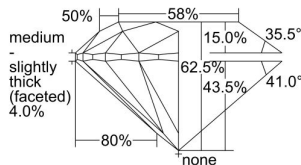

GIA®

FACSIMILE

GIA REPORT 6415684375

Verify this report at GIA.edu

GIA NATURAL DIAMOND DOSSIER®

December 20, 2021
GIA Report Number **6415684375**
Shape and Cutting Style ..... **Round Brilliant**
Measurements ..... **5.67 - 5.71 x 3.56 mm**

GRADING RESULTS

Carat Weight ..... **0.71 carat**
Color Grade ..... **F**
Clarity Grade **S11**
Cut Grade ..... **Excellent**

ADDITIONAL GRADING INFORMATION

Polish ..... **Excellent**
Symmetry ..... **Excellent**
Fluorescence ..... **Medium Yellow**
Clarity Characteristics ..... **Crystal, Cloud**
Inscription(s): **GIA 6415684375**

PROPORTIONS

Profile to actual proportions

GRADING SCALES

GIA COLOR SCALE

COLORESS	D
	E
	F
	G
	H
	I
	J
NEAR COLORESS	K
	L
FAINT	M
	N
	O
	P
VERY LIGHT	R
	S
	T
	U
	V
	W
	X
	Y
LIGHT	Z

GIA CLARITY SCALE

FLAWLESS	VERY VERY SLIGHTLY INCLUDED	VVS₁	VVS₂	VS₁	VS₂	S1₁	S1₂	I₁	I₂	I₃	
											INTERNALLY FLAWLESS

GIA CUT SCALE

EXCELLENT
VERY GOOD
GOOD
FAIR
POOR