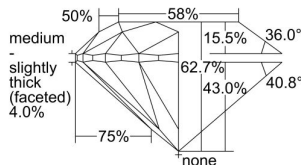

GIA®

FACSIMILE

GIA REPORT 2397660735

Verify this report at GIA.edu

GIA NATURAL DIAMOND DOSSIER®

September 03, 2021
GIA Report Number **2397660735**
Shape and Cutting Style ..... **Round Brilliant**
Measurements ..... **5.64 - 5.69 x 3.55 mm**

GRADING RESULTS

Carat Weight ..... **0.72 carat**
Color Grade ..... **F**
Clarity Grade **S11**
Cut Grade ..... **Excellent**

ADDITIONAL GRADING INFORMATION

Polish ..... **Excellent**
Symmetry ..... **Excellent**
Fluorescence ..... **Faint**
Clarity Characteristics ..... **Crystal**
Inscription(s): **GIA 2397660735**

PROPORTIONS

Profile to actual proportions

GRADING SCALES

GIA COLOR SCALE	GIA CLARITY SCALE	GIA CUT SCALE	
D	FLAWLESS	EXCELLENT	
E	INTERNALLY FLAWLESS		
F		VVS₁	VERY GOOD
G	VVS₂		
H	VS₁	GOOD	
I	VS₂		
J	S1₁	FAIR	
K	S1₂		
L	I₁	POOR	
M	I₂		
N	I₃		
O			
P			
Q			
R			
S			
T			
U			
V			
W			
X			
Y			
Z