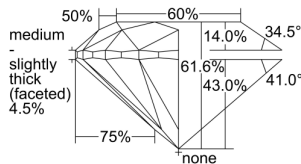

GIA®

FACSIMILE

GIA REPORT 6392639771

Verify this report at GIA.edu

GIA NATURAL DIAMOND DOSSIER®

July 26, 2021
GIA Report Number 6392639771
Shape and Cutting Style ..... Round Brilliant
Measurements ..... 5.04 - 5.08 x 3.12 mm

GRADING RESULTS

Carat Weight ..... 0.50 carat
Color Grade ..... H
Clarity Grade S11
Cut Grade ..... Excellent

ADDITIONAL GRADING INFORMATION

Polish ..... Excellent
Symmetry ..... Excellent
Fluorescence ..... Strong Blue
Clarity Characteristics..... Crystal, Feather, Cloud
Inscription(s): GIA 6392639771

PROPORTIONS

Profile to actual proportions

GRADING SCALES

GIA COLOR SCALE	GIA CLARITY SCALE	GIA CUT SCALE	
D	FLAWLESS	EXCELLENT	
E	INTERNALLY FLAWLESS		
F		VVS₁	VERY GOOD
G	VVS₂		
H	VS₁	GOOD	
I	VS₂		
J	S1₁	FAIR	
K	S1₂		
L	I₁	POOR	
M	I₂		
N	I₃		
O			
P			
Q			
R			
S			
T			
U			
V			
W			
X			
Y			
Z