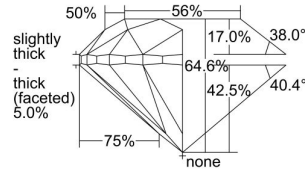

GIA®

FACSIMILE

GIA REPORT 2396300849

Verify this report at GIA.edu

GIA NATURAL DIAMOND DOSSIER®

August 04, 2021
GIA Report Number 2396300849
Shape and Cutting Style ..... Round Brilliant
Measurements ..... 5.54 - 5.57 x 3.58 mm

GRADING RESULTS

Carat Weight ..... 0.71 carat
Color Grade ..... H
Clarity Grade S11
Cut Grade ..... Very Good

ADDITIONAL GRADING INFORMATION

Polish ..... Excellent
Symmetry ..... Excellent
Fluorescence ..... Medium Blue
Clarity Characteristics ..... Cloud, Feather, Crystal
Inscription(s): GIA 2396300849

PROPORTIONS

Profile to actual proportions

GRADING SCALES

GIA COLOR SCALE	GIA CLARITY SCALE	GIA CUT SCALE	
D	FLAWLESS	EXCELLENT	
E	INTERNALLY FLAWLESS		
F		VVS₁	VERY GOOD
G	VVS₂		
H	VS₁	GOOD	
I	VS₂		
J	S1₁	FAIR	
K	S1₂		
L	I₁	POOR	
M	I₂		
N	I₃		
O			
P			
Q			
R			
S			
T			
U			
V			
W			
X			
Y			
Z