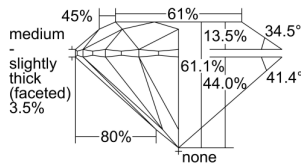

GIA®

FACSIMILE

GIA REPORT 2416579791

Verify this report at GIA.edu

GIA NATURAL DIAMOND DOSSIER®

December 09, 2021
GIA Report Number 2416579791
Shape and Cutting Style ..... Round Brilliant
Measurements ..... 5.07 - 5.10 x 3.11 mm

GRADING RESULTS

Carat Weight ..... 0.50 carat
Color Grade ..... H
Clarity Grade SI2
Cut Grade ..... Excellent

ADDITIONAL GRADING INFORMATION

Polish ..... Excellent
Symmetry ..... Excellent
Fluorescence ..... None
Clarity Characteristics ..... Cloud, Crystal
Inscription(s): GIA 2416579791

PROPORTIONS

Profile to actual proportions

GRADING SCALES

GIA COLOR SCALE

COLOREDNESS	D
	E
	F
	G
	H
	I
	J
NEAR COLORLESS	K
	L
Faint	M
	N
	O
	P
	R
	S
	T
	U
	V
	W
	X
	Y
Light	Z

GIA CLARITY SCALE

VERY VERY SLIGHTLY INCLUDED	FLAWLESS
	INTERNALLY FLAWLESS
VERY SLIGHTLY INCLUDED	VVS₁
	VVS₂
SLIGHTLY INCLUDED	VS₁
	VS₂
INCLUDED	SI₁
	SI₂
INCLUDED	I₁
	I₂
	I₃

GIA CUT SCALE

EXCELLENT
VERY GOOD
GOOD
FAIR
POOR