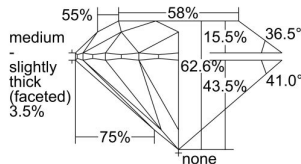

GIA®

FACSIMILE

GIA REPORT 6214953428

Verify this report at GIA.edu

GIA NATURAL DIAMOND DOSSIER®

August 23, 2021
GIA Report Number 6214953428
Shape and Cutting Style ..... Round Brilliant
Measurements ..... 5.62 - 5.65 x 3.53 mm

GRADING RESULTS

Carat Weight ..... 0.70 carat
Color Grade I
Clarity Grade VS2
Cut Grade ..... Excellent

ADDITIONAL GRADING INFORMATION

Polish ..... Very Good
Symmetry ..... Excellent
Fluorescence ..... None
Clarity Characteristics..... Cloud, Indented Natural
Inscription(s): GIA 6214953428

PROPORTIONS

Profile to actual proportions

GRADING SCALES

GIA COLOR SCALE	GIA CLARITY SCALE	GIA CUT SCALE	
D	FLAWLESS	EXCELLENT	
E	INTERNALLY FLAWLESS		
F		VVS₁	VERY GOOD
G	VVS₂		
H	VS₁	GOOD	
I	VS₂		
J	SI₁	FAIR	
K	SI₂		
L	I₁	POOR	
M	I₂		
N	I₃		
O			
P			
Q			
R			
S			
T			
U			
V			
W			
X			
Y			
Z