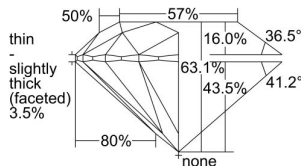

GIA®

FACSIMILE

GIA REPORT 1377851921

Verify this report at GIA.edu

GIA NATURAL DIAMOND DOSSIER®

March 04, 2021
GIA Report Number 1377851921
Shape and Cutting Style ..... Round Brilliant
Measurements ..... 5.61 - 5.68 x 3.56 mm

GRADING RESULTS

Carat Weight ..... 0.70 carat
Color Grade ..... H
Clarity Grade VS2
Cut Grade ..... Excellent

ADDITIONAL GRADING INFORMATION

Polish ..... Excellent
Symmetry ..... Very Good
Fluorescence ..... Faint
Clarity Characteristics ..... Crystal, Cloud
Inscription(s): GIA 1377851921

PROPORTIONS

Profile to actual proportions