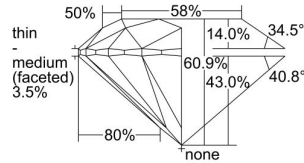

GIA®

FACSIMILE

GIA REPORT 6405750966

Verify this report at GIA.edu

GIA NATURAL DIAMOND DOSSIER®

October 08, 2021
GIA Report Number **6405750966**
Shape and Cutting Style ..... **Round Brilliant**
Measurements ..... **4.47 - 4.50 x 2.73 mm**

GRADING RESULTS

Carat Weight ..... **0.33 carat**
Color Grade ..... **G**
Clarity Grade **VS2**
Cut Grade ..... **Excellent**

ADDITIONAL GRADING INFORMATION

Polish ..... **Excellent**
Symmetry ..... **Excellent**
Fluorescence ..... **Faint**
Clarity Characteristics..... **Cloud, Crystal**
Inscription(s): **GIA 6405750966**

PROPORTIONS

GRADING SCALES

GIA COLOR SCALE	GIA CLARITY SCALE	GIA CUT SCALE	
D	FLAWLESS	EXCELLENT	
E	INTERNALLY FLAWLESS		
F		VVS₁	VERY GOOD
G	VVS₂		
H	VS₁	GOOD	
I	VS₂		
J	SI₁	FAIR	
K	SI₂		
L	I₁	POOR	
M	I₂		
N	I₃		
O			
P			
Q			
R			
S			
T			
U			
V			
W			
X			
Y			
Z