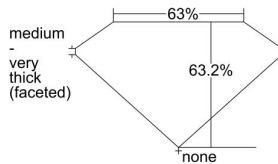

GIA®

FACSIMILE

GIA REPORT 6415690381

Verify this report at GIA.edu

GIA NATURAL DIAMOND DOSSIER®

December 17, 2021
GIA Report Number 6415690381
Shape and Cutting Style ..... Oval Brilliant
Measurements ..... 6.27 x 4.36 x 2.76 mm

GRADING RESULTS

Carat Weight ..... 0.50 carat
Color Grade ..... D
Clarity Grade VS2

ADDITIONAL GRADING INFORMATION

Polish ..... Very Good
Symmetry ..... Very Good
Fluorescence ..... Medium Blue
Clarity Characteristics ..... Crystal, Feather
Inscription(s): GIA 6415690381

PROPORTIONS

Profile not to actual proportions

GRADING SCALES

GIA COLOR SCALE		GIA CLARITY SCALE			
COLORLESS	D	VERY VERY SLIGHTLY INCLUDED	FLAWLESS		
	E		INTERNALLY FLAWLESS		
	F	VERY SLIGHTLY INCLUDED	VVS₁		
	G		VVS₂		
	H		VS₁		
	NEAR COLORLESS	I	SLIGHTLY INCLUDED	VS₂	
		J		SI₁	
		FAINT	K	INCLUDED	SI₂
			L		I₁
			M		I₂
VERT LIGHT	N	LIGHT	I₃		
	O				
	P				
	Q				
	R