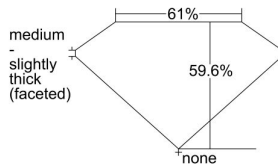

GIA®

FACSIMILE

GIA REPORT 5413687992

Verify this report at GIA.edu

GIA NATURAL DIAMOND DOSSIER®

December 17, 2021
GIA Report Number 5413687992
Shape and Cutting Style ..... Oval Brilliant
Measurements ..... 6.49 x 4.67 x 2.79 mm

GRADING RESULTS

Carat Weight ..... 0.51 carat
Color Grade I
Clarity Grade VS1

ADDITIONAL GRADING INFORMATION

Polish ..... Excellent
Symmetry ..... Excellent
Fluorescence ..... Strong Blue
Clarity Characteristics ..... Crystal, Needle, Pinpoint
Inscription(s): GIA 5413687992

PROPORTIONS

Profile not to actual proportions

GRADING SCALES

GIA COLOR SCALE		GIA CLARITY SCALE			
COLORLESS	D	VERY VERY SLIGHTLY INCLUDED	FLAWLESS		
	E		INTERNALLY FLAWLESS		
	F		VS₁		
	NEAR COLORLESS	G	VERY SLIGHTLY INCLUDED	VS₂	
		H		VS₁	
		FAINT	I	SLIGHTLY INCLUDED	VS₂
			J		SI₁
			K		SI₂
	LIGHT	L	INCLUDED	I₁	
		M		I₂	
N		I₃			
O					
P					
Q					
R					
S					
T					
U					
V					
W					
X					
Y					
Z