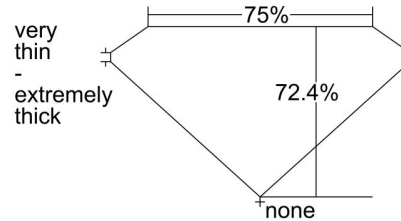

GIA NATURAL DIAMOND GRADING REPORT

December 01, 2021
 GIA Report Number 6415461874
 Shape and Cutting Style Square Modified Brilliant
 Measurements 6.73 x 6.59 x 4.77 mm

GRADING RESULTS

Carat Weight 1.71 carat
 Color Grade I
 Clarity Grade SI1

ADDITIONAL GRADING INFORMATION

Polish Very Good
 Symmetry Very Good
 Fluorescence None
 Inscription(s): GIA 6415461874
 Comments: Surface graining is not shown.

PROPORTIONS

Profile not to actual proportions

CLARITY CHARACTERISTICS

KEY TO SYMBOLS*

- Feather
- Indented Natural
- Natural

* Red symbols denote internal characteristics (inclusions). Green or black symbols denote external characteristics (blemishes). Diagram is an approximate representation of the diamond, and symbols shown indicate type, position, and approximate size of clarity characteristics. All clarity characteristics may not be shown. Details of finish are not shown.