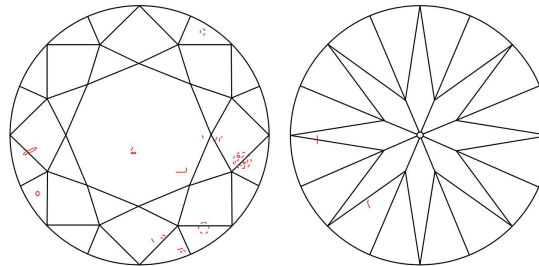

GIA NATURAL DIAMOND GRADING REPORT

August 26, 2021  
 GIA Report Number ..... 2406118673  
 Shape and Cutting Style ..... Round Brilliant  
 Measurements ..... 9.78 - 9.83 x 6.10 mm

GRADING RESULTS

Carat Weight ..... 3.61 carat  
 Color Grade ..... H  
 Clarity Grade ..... VS2  
 Cut Grade ..... Excellent

PROPORTIONS

Profile to actual proportions

CLARITY CHARACTERISTICS

KEY TO SYMBOLS\*

-  Cloud
-  Crystal
-  Feather
-  Needle

\* Red symbols denote internal characteristics (inclusions). Green or black symbols denote external characteristics (blemishes). Diagram is an approximate representation of the diamond, and symbols shown indicate type, position, and approximate size of clarity characteristics. All clarity characteristics may not be shown. Details of finish are not shown.