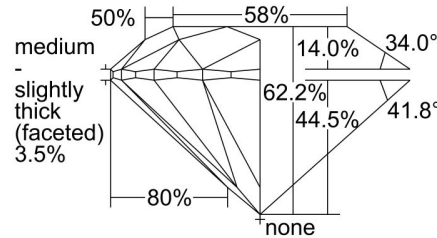

GIA NATURAL DIAMOND GRADING REPORT

August 26, 2021  
 GIA Report Number ..... 2406118673  
 Shape and Cutting Style ..... Round Brilliant  
 Measurements ..... 9.78 - 9.83 x 6.10 mm

GRADING RESULTS

Carat Weight ..... 3.61 carat  
 Color Grade ..... H  
 Clarity Grade ..... VS2  
 Cut Grade ..... Excellent

PROPORTIONS

Profile to actual proportions

CLARITY CHARACTERISTICS

KEY TO SYMBOLS\*

-  Cloud
-  Crystal
-  Feather
-  Needle

\* Red symbols denote internal characteristics (inclusions). Green or black symbols denote external characteristics (blemishes). Diagram is an approximate representation of the diamond, and symbols shown indicate type, position, and approximate size of clarity characteristics. All clarity characteristics may not be shown. Details of finish are not shown.