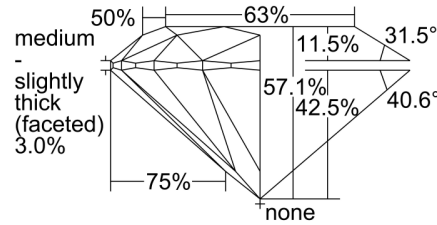

GIA NATURAL DIAMOND GRADING REPORT

 October 04, 2021
 GIA Report Number 2225061432
 Shape and Cutting Style Round Brilliant
 Measurements 6.55 - 6.63 x 3.76 mm

GRADING RESULTS

 Carat Weight 1.00 carat
 Color Grade F
 Clarity Grade SI1
 Cut Grade Very Good

ADDITIONAL GRADING INFORMATION

 Polish Very Good
 Symmetry Good
 Fluorescence None
 Inscription(s): GIA 2225061432

PROPORTIONS

Profile to actual proportions

CLARITY CHARACTERISTICS

KEY TO SYMBOLS*

-  Feather
-  Pinpoint
-  Cavity
-  Indented Natural
-  Cloud

* Red symbols denote internal characteristics (inclusions). Green or black symbols denote external characteristics (blemishes). Diagram is an approximate representation of the diamond, and symbols shown indicate type, position, and approximate size of clarity characteristics. All clarity characteristics may not be shown. Details of finish are not shown.