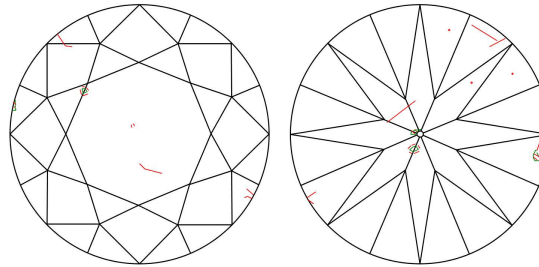

GIA NATURAL DIAMOND GRADING REPORT

 October 04, 2021
 GIA Report Number 2225061432
 Shape and Cutting Style Round Brilliant
 Measurements 6.55 - 6.63 x 3.76 mm

GRADING RESULTS

 Carat Weight 1.00 carat
 Color Grade F
 Clarity Grade SI1
 Cut Grade Very Good

ADDITIONAL GRADING INFORMATION

 Polish Very Good
 Symmetry Good
 Fluorescence None
 Inscription(s): GIA 2225061432

PROPORTIONS

Profile to actual proportions

CLARITY CHARACTERISTICS

KEY TO SYMBOLS*

-  Feather
-  Pinpoint
-  Cavity
-  Indented Natural
-  Cloud

* Red symbols denote internal characteristics (inclusions). Green or black symbols denote external characteristics (blemishes). Diagram is an approximate representation of the diamond, and symbols shown indicate type, position, and approximate size of clarity characteristics. All clarity characteristics may not be shown. Details of finish are not shown.